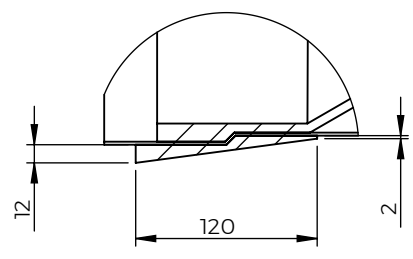

DETAIL B
SCALE 1 : 5