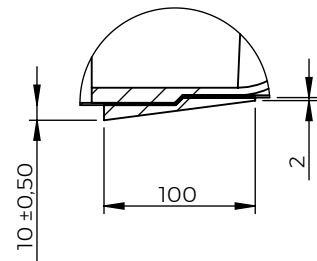

DETAIL B
SCALE 1: 5