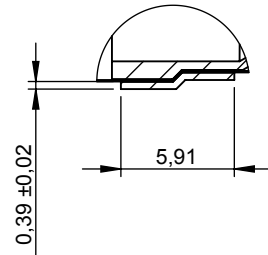

DETAIL B
SCALE 1 : 10