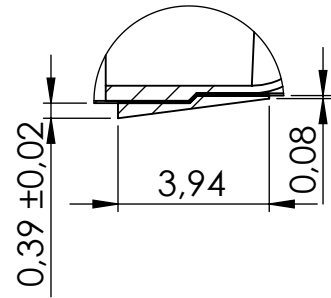

DETAIL B
SCALE 1 : 5

© 2017 Wapro AB. This document is subject to copyrights owned by Wapro AB. Any amendments, republication, retransmission, and/or reproduction of all or any part of the document is expressly prohibited, unless the copyright owner of the material has expressly granted its prior written consent. All other rights are reserved.

Designed By RB	Approved By RB	Created Date 2017-09-18	Units [inch]	General Tolerance SS-ISO 2768-1 m	Scale 1:10	
Material AISI 304 / AISI 316			Comments		Project Number	
Weight [Lbs] 20.3		Box Volume [ft³] 1.8	Description WaStop NPS 12"			
 www.wapro.com			Article Number WS290-S		Rev	Sheet 1 (1)