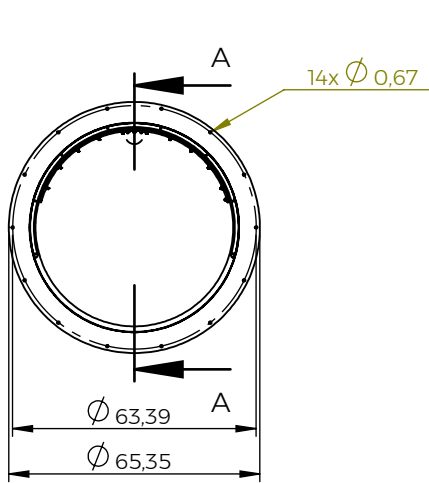

Rev	Note	CreatedBy	Appr.By	Appr.Date
A				

A-A