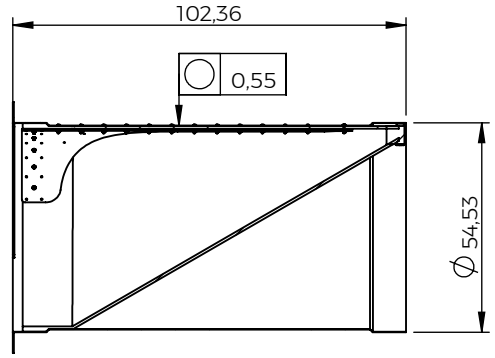

Rev	Note	CreatedBy	Appr.By	Appr.Date
A				

A-A